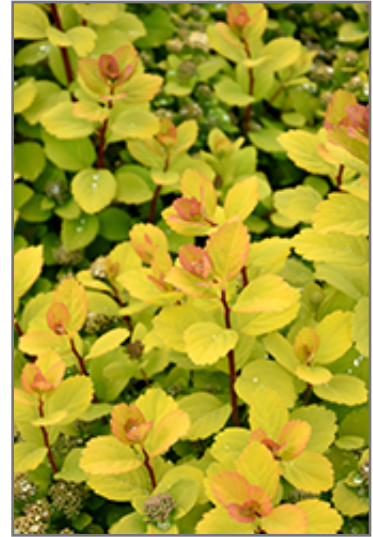

Glow Girl Birch Leaf Spirea foliage
Photo courtesy of NetPS Plant Finder