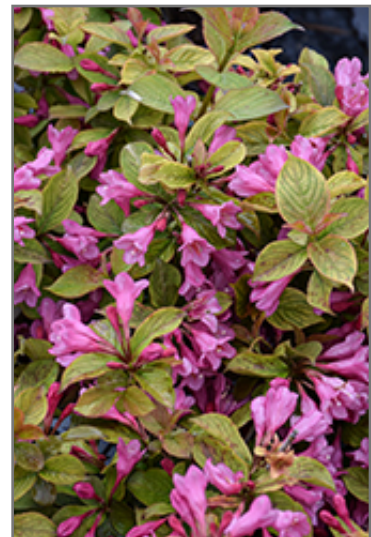

Midnight Sun Reblooming Weigela flowers
Photo courtesy of NetPS Plant Finder